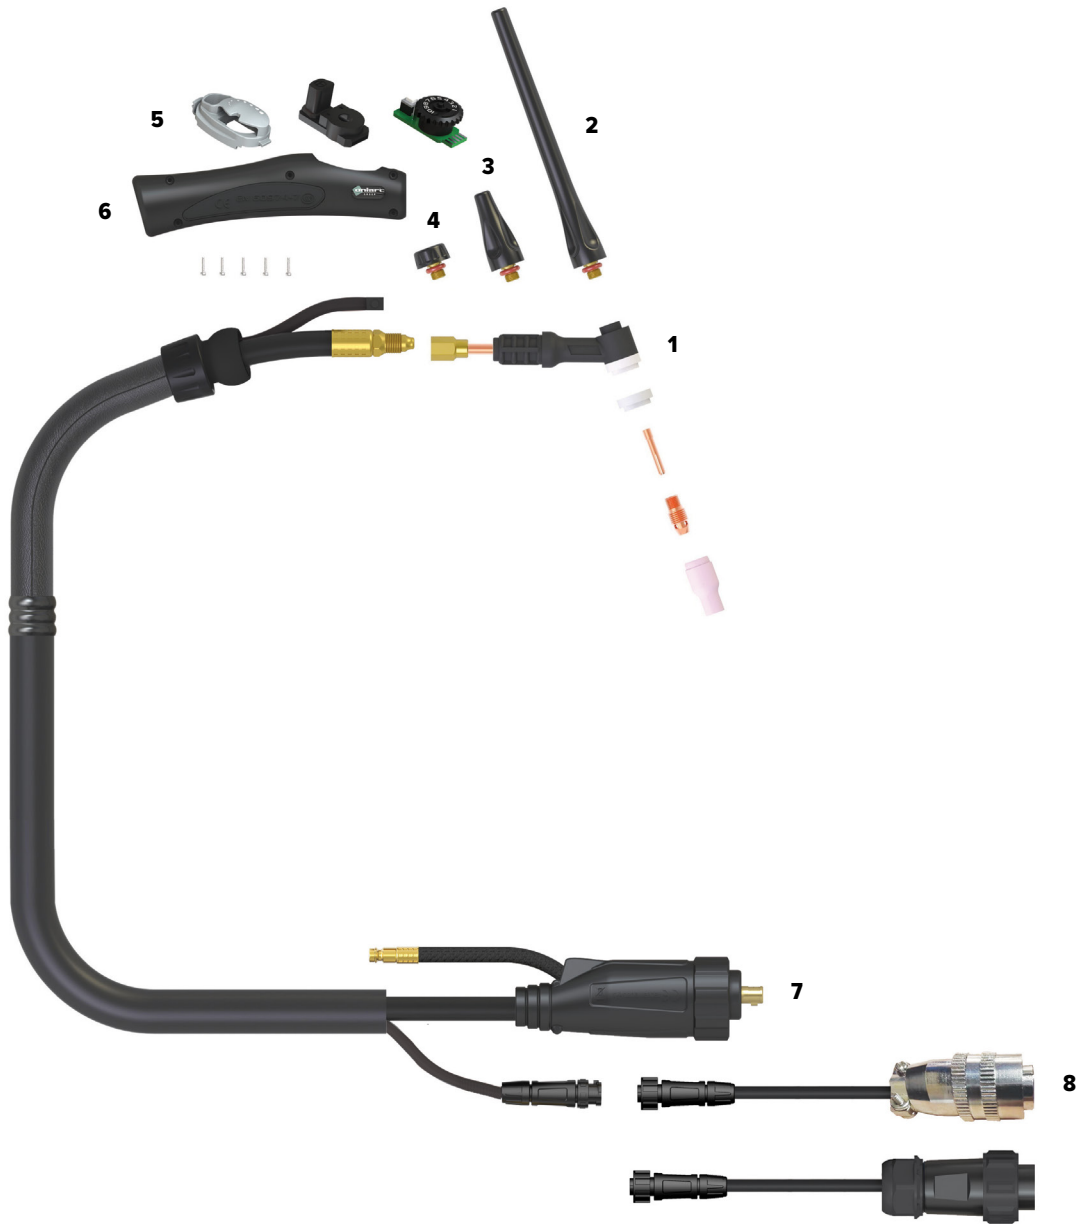

SR9 TIG Torch

Length	4m	8m
SKU	SR-9-4MCP50	SR-9-8MCP50

1	WP9	TORCH HEAD SUIT SR9
1	WP9F	TORCH HEAD FLEXIBLE SUIT SR9
2	P41V24	LONG BACK CAP SUIT 9/20 QTY 2
3	P41V35	MEDIUM BACK CAP SUIT 9/20 QTY 2
4	P41V33	SHORT BACK CAP SUIT 9/20 QTY 2
5	UERIMS	TIG TORCH SWITCH SINGLE BUTTON SUIT SR
6	UERSWL4	TRIGGER LEAD 12.5FT
6	UERSWL8	TRIGGER LEAD 25FT
7	ML3550H-M	"SURELOK" HOUSING SMALL
8	USL57Y01AR	POWER CABLE X 12.5FT SURELOK
8	USL57Y03AR	POWER CABLE X 25FT SURELOK

COOLING METHOD	Air-Cooled
DUTY CYCLE - DC	35% @ 125A
DUTY CYCLE - AC	35% @ 90A
DINSE SIZE	35/50
ELECTRODE SIZE	1.0-2.4mm
STANDARD	EN60974-7

SR9 TIG Torch Consumables

Standard

Insulator

P598882	INSULATOR SUIT 9/20 QTY 2
----------------	---------------------------

Gas Lens

P45V43	GAS LENS SUIT 9/20 1.6MM QTY 2
P45V44	GAS LENS SUIT 9/20 2.4MM QTY 2
P45V45	GAS LENS SUIT 9/20 3.2MM QTY 2

Ceramic Cup

P53N58	GAS LENS CERAMIC CUP SUIT 9/17/18/20/26 SIZE 4 QTY 2
P53N59	GAS LENS CERAMIC CUP SUIT 9/17/18/20/26 SIZE 5 QTY 2
P53N60	GAS LENS CERAMIC CUP SUIT 9/17/18/20/26 SIZE 6 QTY 2
P53N61	GAS LENS CERAMIC CUP SUIT 9/17/18/20/26 SIZE 7 QTY 2
P53N61S	GAS LENS CERAMIC CUP SUIT 9/17/18/20/26 SIZE 8 QTY 2

Ceramic Cup

U42020	CERAMIC CUP APEX10 SUIT 9/17/18/20/26 SIZE 10 QTY 1
U42021	CERAMIC CUP APEX12 SUIT 9/17/18/20/26 SIZE 12 QTY 1
U42022	CERAMIC CUP APEX14 SUIT 9/17/18/20/26 SIZE 14 QTY 1
U42023	CERAMIC CUP APEX19 SUIT 9/17/18/20/26 SIZE 19 QTY 1
U11017	FILTER SCREEN KIT APEX10 1.6MM, 2.4MM, 3.2MM QTY 1
U11018	FILTER SCREEN KIT APEX12 1.6MM, 2.4MM, 3.2MM QTY 1
U11019	FILTER SCREEN KIT APEX14 1.6MM, 2.4MM, 3.2MM QTY 1
U11020	FILTER SCREEN KIT APEX19 1.6MM, 2.4MM, 3.2MM QTY 1