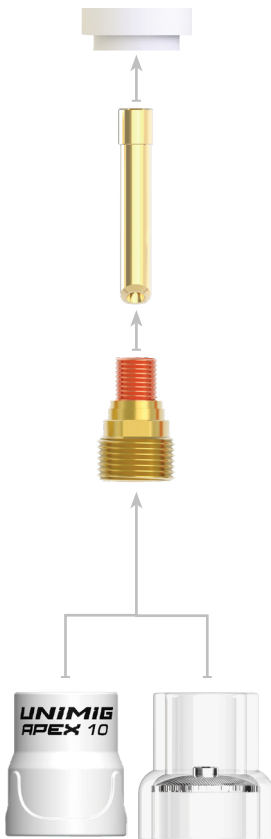

SR9 TIG Torch

Length	4m	8m
SKU	SR-9-4MCP50	SR-9-8MCP50

1	WP9	TORCH HEAD SUIT SR9
1	WP9F	TORCH HEAD FLEXIBLE SUIT SR9
2	P41V24	LONG BACK CAP SUIT 9/20 QTY 2
3	P41V35	MEDIUM BACK CAP SUIT 9/20 QTY 2
4	P41V33	SHORT BACK CAP SUIT 9/20 QTY 2
5	UERIMS	TIG TORCH SWITCH SINGLE BUTTON SUIT SR
6	UERSWL4	TRIGGER LEAD 12.5FT
6	UERSWL8	TRIGGER LEAD 25FT
7	ML3550H-M	"SURELOK" HOUSING SMALL
8	USL57Y01AR	POWER CABLE X 12.5FT SURELOK
8	USL57Y03AR	POWER CABLE X 25FT SURELOK

Gas Lens

Insulator

P598882	INSULATOR SUIT 9/20 QTY 2
----------------	---------------------------

Collet

P13N22	COLLET SUIT 9/20 1.6MM QTY 2
P13N23	COLLET SUIT 9/20 2.4MM QTY 2
P13N24	COLLET SUIT 9/20 3.2MM QTY 2

Gas Lens

P45V43	GAS LENS SUIT 9/20 1.6MM QTY 2
P45V44	GAS LENS SUIT 9/20 2.4MM QTY 2
P45V45	GAS LENS SUIT 9/20 3.2MM QTY 2

Ceramic Cup

P53N58	GAS LENS CERAMIC CUP SUIT 9/17/18/20/26 SIZE 4 QTY 2
P53N59	GAS LENS CERAMIC CUP SUIT 9/17/18/20/26 SIZE 5 QTY 2
P53N60	GAS LENS CERAMIC CUP SUIT 9/17/18/20/26 SIZE 6 QTY 2
P53N61	GAS LENS CERAMIC CUP SUIT 9/17/18/20/26 SIZE 7 QTY 2
P53N61S	GAS LENS CERAMIC CUP SUIT 9/17/18/20/26 SIZE 8 QTY 2

APEX

Insulator

P598882	INSULATOR SUIT 9/20 QTY 2
----------------	---------------------------

Wedge Collet

U11169	WEDGE COLLET SUIT 9/20 1.6MM QTY 2
U11170	WEDGE COLLET SUIT 9/20 2.4MM QTY 2

Gas Lens

U11190	GAS LENS BODY WITH O RING SUIT 9/20 1.6MM QTY 2
U11191	GAS LENS BODY WITH O RING SUIT 9/20 2.4MM QTY 2
U42029	APEX SILICONE RUBBER 'O'-RING QTY 5