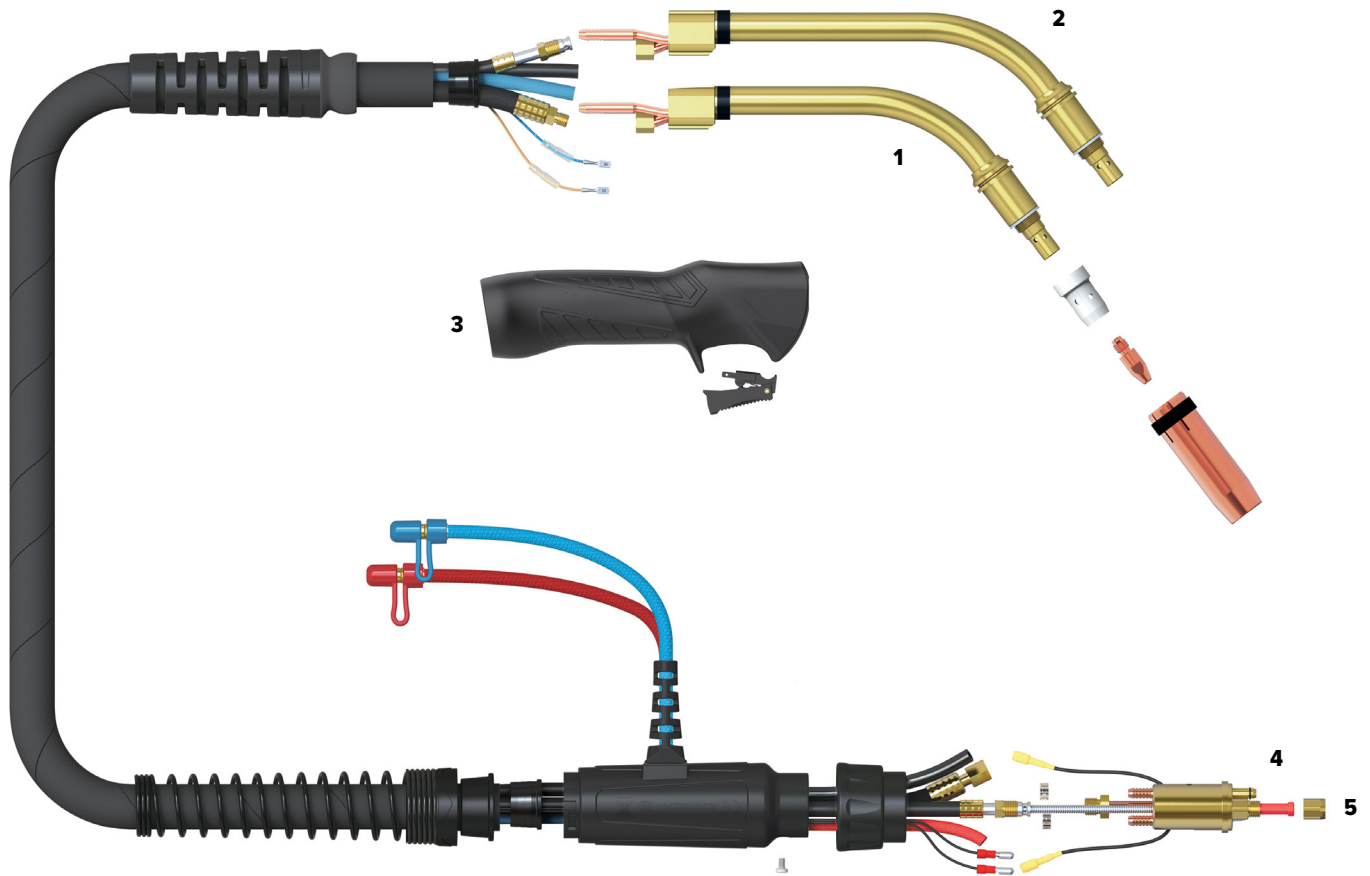

SB500 Water-Cooled BINZEL Style MIG Torch

Length	3m	4m
SKU	SB500-3M	SB500-4M

1	SNK500	SWAN NECK SUIT SB500
2	UG5002L	SWAN NECK LONG SUIT SB500
3	UG2514	ERGO HANDLE KIT C/W LOCK NUT
4	UB1524	GUN PLUG 'O' RING
5	UB1525	LINER NUT

COOLING METHOD	Water-Cooled
DUTY CYCLE - CO2	100% @ 500A
DUTY CYCLE - MIXED GAS	100% @ 450A
WIRE SIZE	0.8-1.6mm
LENGTHS (m)	3/4
STANDARD	EN60974-7
MINIMUM WATER FLOW	1.2L/min
MINIMUM WATER INLET PRESSURE	2.0 Bar
MINIMUM COOLING REQUIREMENTS	1150W
MAXIMUM WATER INLET PRESSURE	5.0 Bar
MAXIMUM WATER INLET TEMPERATURE	50°C

SB500 Water-Cooled BINZEL Style MIG Torch Consumables

Tip Holder

PCTH500	TIP HOLDER SUIT SB500 QTY 2
----------------	-----------------------------

Gas Diffuser

PCGD38	GAS DIFFUSER SUIT SB38 QTY 2
---------------	------------------------------

Gas Nozzle

PGN38CYL	GAS NOZZLE CYLINDRICAL SUIT SB38 QTY 2
PGN38CON	GAS NOZZLE CONICAL SUIT SB38 QTY 2

Liners

SLB3M	LINER BINZEL STYLE STEEL BLUE 0.6-0.8MM 3M
SLB4M	LINER BINZEL STYLE STEEL BLUE 0.6-0.8MM 4M
SLB5M	LINER BINZEL STYLE STEEL BLUE 0.6-0.8MM 5M
SLR3M	LINER BINZEL STYLE STEEL RED 0.9-1.2MM 3M
SLR4M	LINER BINZEL STYLE STEEL RED 0.9-1.2MM 4M
SLR5M	LINER BINZEL STYLE STEEL RED 0.9-1.2MM 5M
SLY3M	LINER BINZEL STYLE STEEL YELLOW 1.2-1.6MM 3M
SLY4M	LINER BINZEL STYLE STEEL YELLOW 1.2-1.6MM 4M
SLY5M	LINER BINZEL STYLE STEEL YELLOW 1.2-1.6MM 5M
TLB3M	LINER BINZEL STYLE ALUMINIUM BLUE 0.6-0.8MM 3M
TLB4M	LINER BINZEL STYLE ALUMINIUM BLUE 0.6-0.8MM 4M
TLR3M	LINER BINZEL STYLE ALUMINIUM RED 0.9-1.2MM 3M
TLR4M	LINER BINZEL STYLE ALUMINIUM RED 0.9-1.2MM 4M
TLY3M	LINER BINZEL STYLE ALUMINIUM YELLOW 1.2-1.6MM 3M
TLY4M	LINER BINZEL STYLE ALUMINIUM YELLOW 1.2-1.6MM 4M
NKSTL-3.5MM	NECK SPRING FOR ALUMINIUM