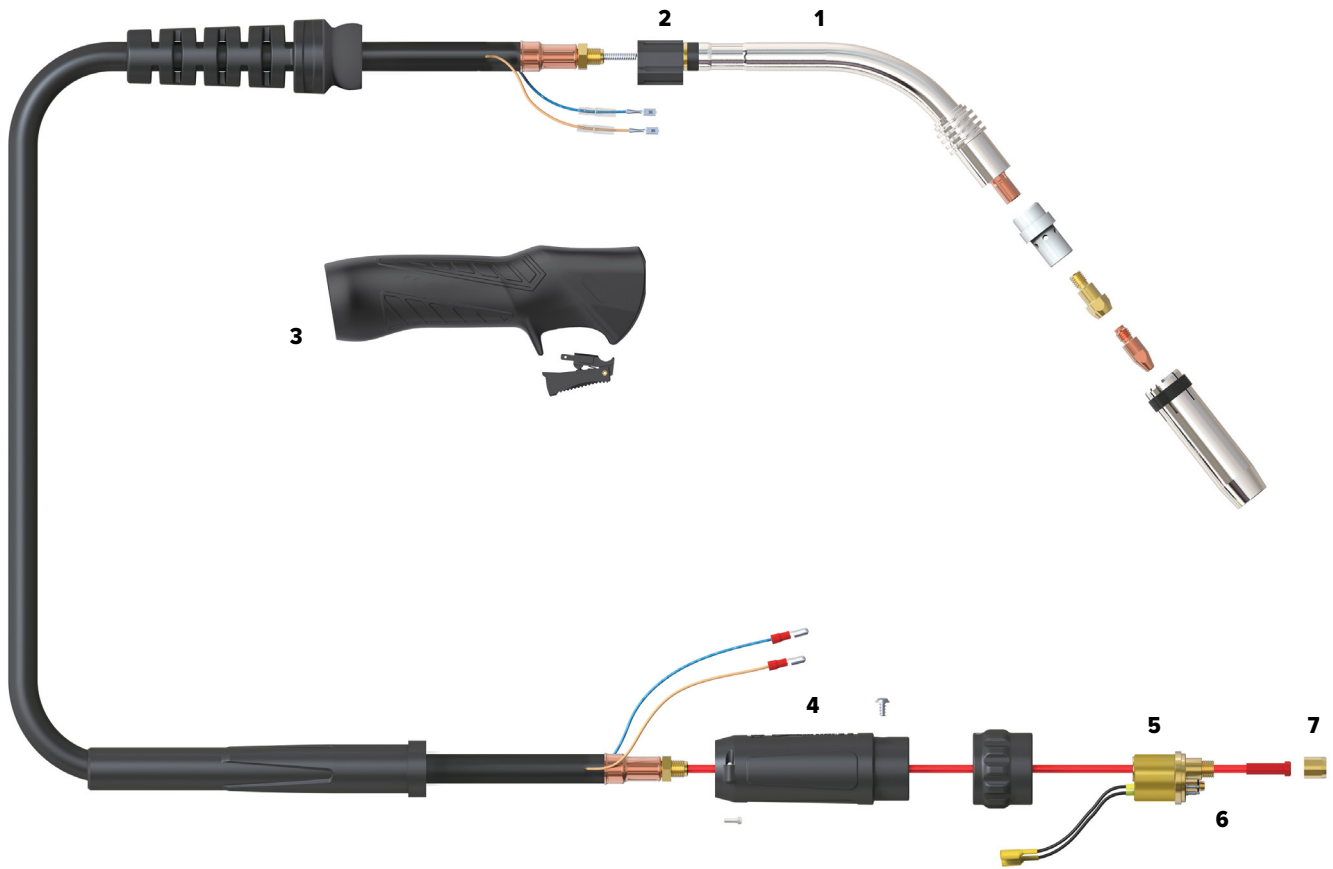

SB36 BINZEL Style MIG Torch

Length	3m	4m	5m
SKU	SB363M	SB364M	SB365M

1	SNK36	SWAN NECK SUIT SB36
2	UG1515	ERGO HANDLE LOCATION BODY
3	8UG2514	ERGO HANDLE KIT C/W LOCK NUT
4	UB1518L	GUN PLUG HOUSING C/W NUT
5	UB1528	GUN PLUG BODY C/W SPRING PINS
6	UB1524	GUN PLUG 'O' RING
7	UB1525	LINER NUT

COOLING METHOD	Air-Cooled
DUTY CYCLE - CO2	60% @ 300A
DUTY CYCLE - MIXED GAS	60% @ 270A
WIRE SIZE	0.8-1.2mm
STANDARD	EN60974-7

SB36 BINZEL Style MIG Torch Consumables

Gas Diffuser

PCGD36	GAS DIFFUSER CERAMIC SUIT SB36 QTY 2
---------------	--------------------------------------

Tip Holder

PCTH36M6L	TIP HOLDER LONG SUIT SB36 M6 QTY 2
PCTH36M8L	TIP HOLDER LONG SUIT SB36 M8 QTY 2
PCTH36M6S	TIP HOLDER SHORT SUIT SB36 M8 QTY 2
PCTH36M8S	TIP HOLDER SHORT SUIT SB36 M8 QTY 2

Contact Tip