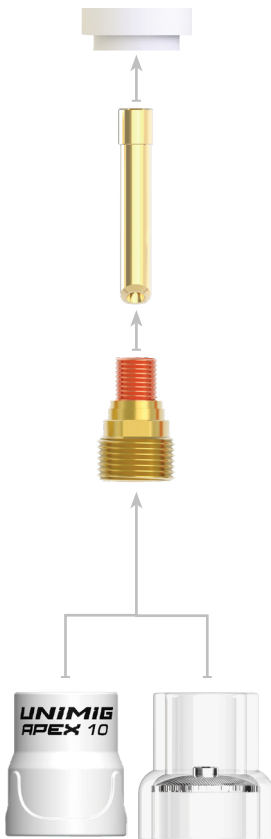

9V TIG Torch

Length	10/25 Dinse 4m	10/25 Dinse 8m	35/50 Dinse 4m	35/50 Dinse 8m
SKU	9V-4MCP25	9V-8MCP25	9V-4MCP50	9V-8MCP50

1	WP9V	TORCH HEAD VALVE SUIT 9V
1	WP9VF	TORCH HEAD FLEXIBLE VALVE SUIT 9V
2	P41V24	LONG BACK CAP SUIT 9/20 QTY 2
3	P41V35	MEDIUM BACK CAP SUIT 9/20 QTY 2
4	P41V33	SHORT BACK CAP SUIT 9/20 QTY 2
5	UERH100	SMALL ERGO TIG HANDLE
6	ML3550H-M	"SURELOK" HOUSING SMALL
7	USL57Y01AR	POWER CABLE X 12.5FT SURELOK
7	USL57Y03AR	POWER CABLE X 25FT SURELOK

Gas Lens

Insulator

P598882	INSULATOR SUIT 9/20 QTY 2
----------------	---------------------------

Collet

P13N22	COLLET SUIT 9/20 1.6MM QTY 2
P13N23	COLLET SUIT 9/20 2.4MM QTY 2
P13N24	COLLET SUIT 9/20 3.2MM QTY 2

Gas Lens

P45V43	GAS LENS SUIT 9/20 1.6MM QTY 2
P45V44	GAS LENS SUIT 9/20 2.4MM QTY 2
P45V45	GAS LENS SUIT 9/20 3.2MM QTY 2

Ceramic Cup

P53N58	GAS LENS CERAMIC CUP SUIT 9/17/18/20/26 SIZE 4 QTY 2
P53N59	GAS LENS CERAMIC CUP SUIT 9/17/18/20/26 SIZE 5 QTY 2
P53N60	GAS LENS CERAMIC CUP SUIT 9/17/18/20/26 SIZE 6 QTY 2
P53N61	GAS LENS CERAMIC CUP SUIT 9/17/18/20/26 SIZE 7 QTY 2
P53N61S	GAS LENS CERAMIC CUP SUIT 9/17/18/20/26 SIZE 8 QTY 2

APEX

Insulator

P598882	INSULATOR SUIT 9/20 QTY 2
----------------	---------------------------

Wedge Collet

U11169	WEDGE COLLET SUIT 9/20 1.6MM QTY 2
U11170	WEDGE COLLET SUIT 9/20 2.4MM QTY 2

Gas Lens

U11190	GAS LENS BODY WITH O RING SUIT 9/20 1.6MM QTY 2
U11191	GAS LENS BODY WITH O RING SUIT 9/20 2.4MM QTY 2
U42029	APEX SILICONE RUBBER 'O'-RING QTY 5