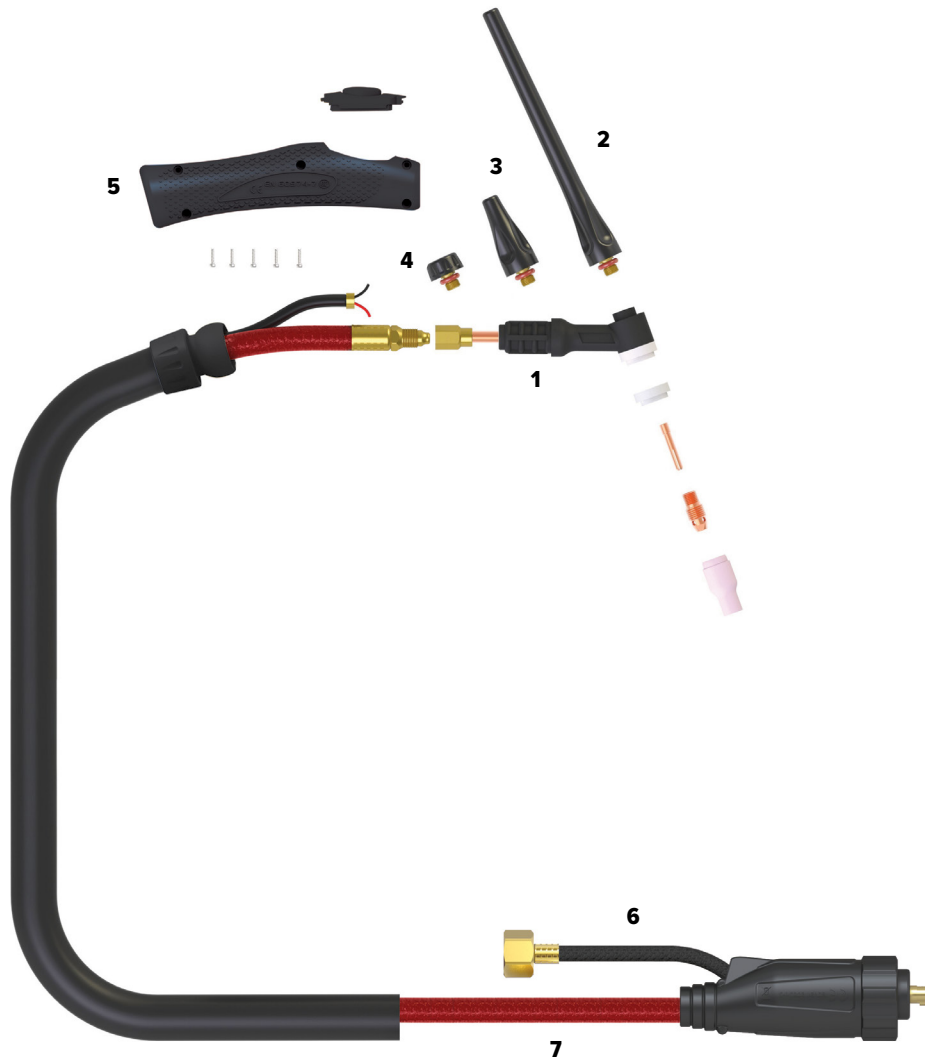

9V TIG Torch

Length	10/25 Dinse 4m	10/25 Dinse 8m	35/50 Dinse 4m	35/50 Dinse 8m
SKU	9V-4MCP25	9V-8MCP25	9V-4MCP50	9V-8MCP50

1	WP9V	TORCH HEAD VALVE SUIT 9V
1	WP9VF	TORCH HEAD FLEXIBLE VALVE SUIT 9V
2	P41V24	LONG BACK CAP SUIT 9/20 QTY 2
3	P41V35	MEDIUM BACK CAP SUIT 9/20 QTY 2
4	P41V33	SHORT BACK CAP SUIT 9/20 QTY 2
5	UERH100	SMALL ERGO TIG HANDLE
6	ML3550H-M	"SURELOK" HOUSING SMALL
7	USL57Y01AR	POWER CABLE X 12.5FT SURELOK
7	USL57Y03AR	POWER CABLE X 25FT SURELOK

COOLING METHOD	Air-Cooled
DUTY CYCLE - DC	35% @ 125A
DUTY CYCLE - AC	35% @ 90A
DINSE SIZE	10/25, 35/50
ELECTRODE SIZE	1.0-2.4mm
STANDARD	EN60974-7

9V TIG Torch Consumables

Standard

Insulator

P598882	INSULATOR SUIT 9/20 QTY 2
----------------	---------------------------

Gas Lens

P45V43	GAS LENS SUIT 9/20 1.6MM QTY 2
P45V44	GAS LENS SUIT 9/20 2.4MM QTY 2
P45V45	GAS LENS SUIT 9/20 3.2MM QTY 2

Ceramic Cup

P53N58	GAS LENS CERAMIC CUP SUIT 9/17/18/20/26 SIZE 4 QTY 2
P53N59	GAS LENS CERAMIC CUP SUIT 9/17/18/20/26 SIZE 5 QTY 2
P53N60	GAS LENS CERAMIC CUP SUIT 9/17/18/20/26 SIZE 6 QTY 2
P53N61	GAS LENS CERAMIC CUP SUIT 9/17/18/20/26 SIZE 7 QTY 2
P53N61S	GAS LENS CERAMIC CUP SUIT 9/17/18/20/26 SIZE 8 QTY 2

Ceramic Cup

U42020	CERAMIC CUP APEX10 SUIT 9/17/18/20/26 SIZE 10 QTY 1
U42021	CERAMIC CUP APEX12 SUIT 9/17/18/20/26 SIZE 12 QTY 1
U42022	CERAMIC CUP APEX14 SUIT 9/17/18/20/26 SIZE 14 QTY 1
U42023	CERAMIC CUP APEX19 SUIT 9/17/18/20/26 SIZE 19 QTY 1
U11017	FILTER SCREEN KIT APEX10 1.6MM, 2.4MM, 3.2MM QTY 1
U11018	FILTER SCREEN KIT APEX12 1.6MM, 2.4MM, 3.2MM QTY 1
U11019	FILTER SCREEN KIT APEX14 1.6MM, 2.4MM, 3.2MM QTY 1
U11020	FILTER SCREEN KIT APEX19 1.6MM, 2.4MM, 3.2MM QTY 1