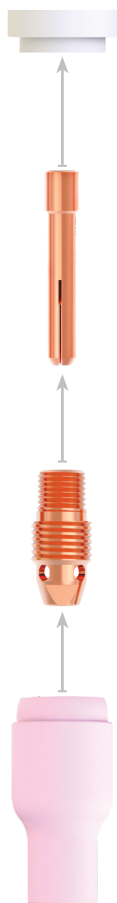

9V TIG Torch

Length	10/25 Dinse 4m	10/25 Dinse 8m	35/50 Dinse 4m	35/50 Dinse 8m
SKU	9V-4MCP25	9V-8MCP25	9V-4MCP50	9V-8MCP50

1	WP9V	TORCH HEAD VALVE SUIT 9V
1	WP9VF	TORCH HEAD FLEXIBLE VALVE SUIT 9V
2	P41V24	LONG BACK CAP SUIT 9/20 QTY 2
3	P41V35	MEDIUM BACK CAP SUIT 9/20 QTY 2
4	P41V33	SHORT BACK CAP SUIT 9/20 QTY 2
5	UERH100	SMALL ERGO TIG HANDLE
6	ML3550H-M	"SURELOK" HOUSING SMALL
7	USL57Y01AR	POWER CABLE X 12.5FT SURELOK
7	USL57Y03AR	POWER CABLE X 25FT SURELOK

COOLING METHOD	Air-Cooled
DUTY CYCLE - DC	35% @ 125A
DUTY CYCLE - AC	35% @ 90A
DINSE SIZE	10/25, 35/50
ELECTRODE SIZE	1.0-2.4mm
STANDARD	EN60974-7

9V TIG Torch Consumables

Standard

Insulator

P598882	INSULATOR SUIT 9/20 QTY 2
----------------	---------------------------

Collet

P13N22	COLLET SUIT 9/20 1.6MM QTY 2
P13N23	COLLET SUIT 9/20 2.4MM QTY 2
P13N24	COLLET SUIT 9/20 3.2MM QTY 2

Collet Body

P13N27	COLLET BODY SUIT 9/20 1.6MM QTY 2
P13N28	COLLET BODY SUIT 9/20 2.4MM QTY 2
P13N29	COLLET BODY SUIT 9/20 3.2MM QTY 2

Ceramic Cup

P13N08	CERAMIC CUP SUIT 9/20 SIZE 4 QTY 2
P13N09	CERAMIC CUP SUIT 9/20 SIZE 5 QTY 2
P13N10	CERAMIC CUP SUIT 9/20 SIZE 6 QTY 2
P13N11	CERAMIC CUP SUIT 9/20 SIZE 7 QTY 2
P13N12	CERAMIC CUP SUIT 9/20 SIZE 8 QTY 2
P13N13	CERAMIC CUP SUIT 9/20 SIZE 10 QTY 2