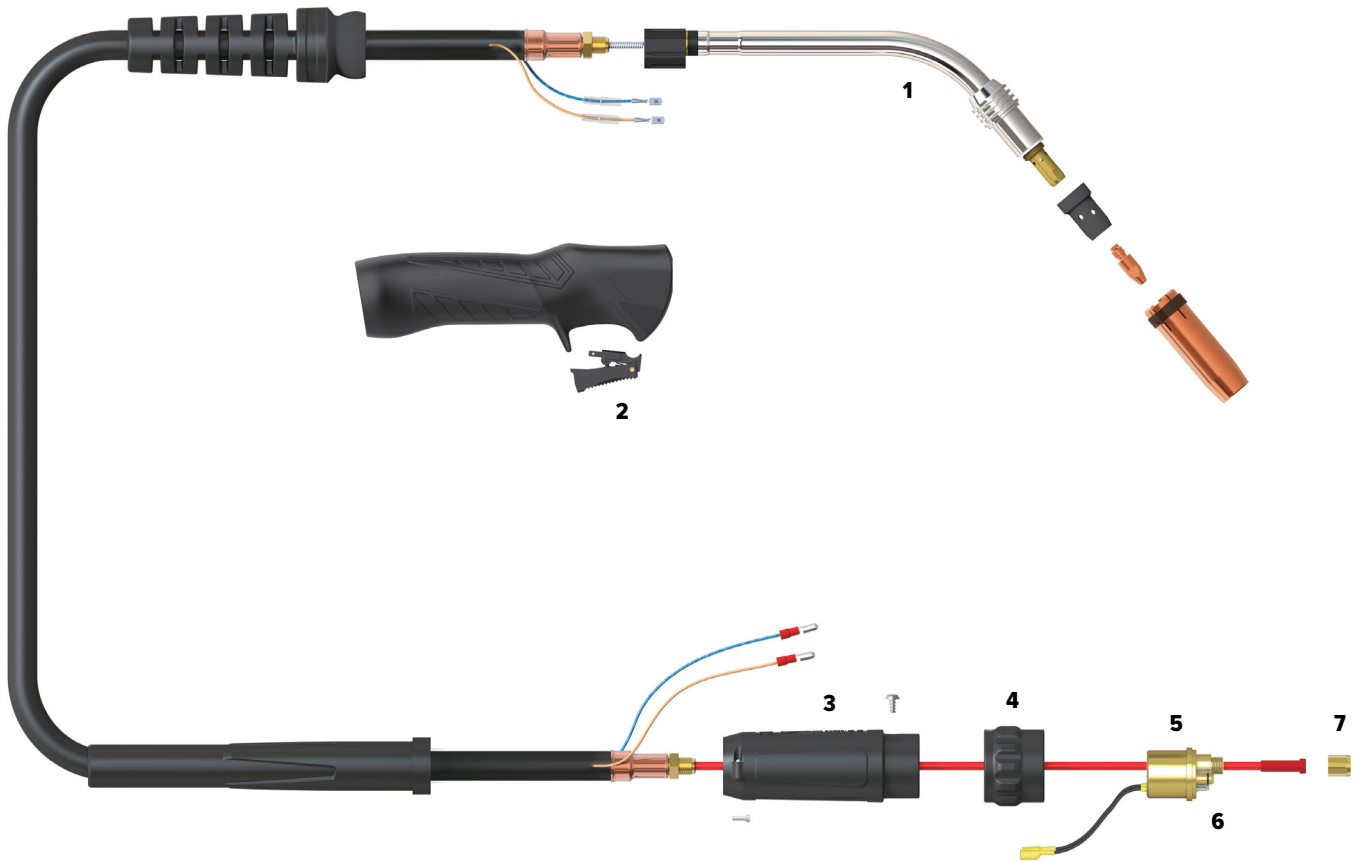

SB38 BINZEL Style MIG Torch

Length	3m	4m
SKU	SB38-3M	SB38-4M

1	SNK38	SWAN NECK SUIT SB38
2	UB1408/B	BLADESWITCH TRIGGER ASSEMBLY
3	UC1518	GUN PLUG BODY HOUSING
4	UC1519/S	GUN PLUG NUT
5	UB1528	GUN PLUG BODY C/W SPRING PINS
6	UB1524	GUN PLUG 'O' RING
7	UB1525	LINER NUT

COOLING METHOD	Air-Cooled
DUTY CYCLE - CO2	60% @ 350A
DUTY CYCLE - MIXED GAS	60% @ 320A
WIRE SIZE	1.0-1.6mm
STANDARD	EN60974-7

SB38 BINZEL Style MIG Torch Consumables

Tip Holder

PCTH38	TIP HOLDER SHORT SUIT SB38 M8 QTY 2
---------------	-------------------------------------

Gas Nozzle

PGN38CYL	GAS NOZZLE CYLINDRICAL SUIT SB38 QTY 2
PGN38CON	GAS NOZZLE CONICAL SUIT SB38 QTY 2

Liners

SLB3M	LINER BINZEL STYLE STEEL BLUE 0.6-0.8MM 3M
SLB4M	LINER BINZEL STYLE STEEL BLUE 0.6-0.8MM 4M
SLB5M	LINER BINZEL STYLE STEEL BLUE 0.6-0.8MM 5M
SLR3M	LINER BINZEL STYLE STEEL RED 0.9-1.2MM 3M
SLR4M	LINER BINZEL STYLE STEEL RED 0.9-1.2MM 4M
SLR5M	LINER BINZEL STYLE STEEL RED 0.9-1.2MM 5M
SLY3M	LINER BINZEL STYLE STEEL YELLOW 1.2-1.6MM 3M
SLY4M	LINER BINZEL STYLE STEEL YELLOW 1.2-1.6MM 4M
SLY5M	LINER BINZEL STYLE STEEL YELLOW 1.2-1.6MM 5M
TLB3M	LINER BINZEL STYLE ALUMINIUM BLUE 0.6-0.8MM 3M
TLB4M	LINER BINZEL STYLE ALUMINIUM BLUE 0.6-0.8MM 4M
TLR3M	LINER BINZEL STYLE ALUMINIUM RED 0.9-1.2MM 3M
TLR4M	LINER BINZEL STYLE ALUMINIUM RED 0.9-1.2MM 4M
TLY3M	LINER BINZEL STYLE ALUMINIUM YELLOW 1.2-1.6MM 3M
TLY4M	LINER BINZEL STYLE ALUMINIUM YELLOW 1.2-1.6MM 4M
NKSTL-3.5MM	NECK SPRING FOR ALUMINIUM