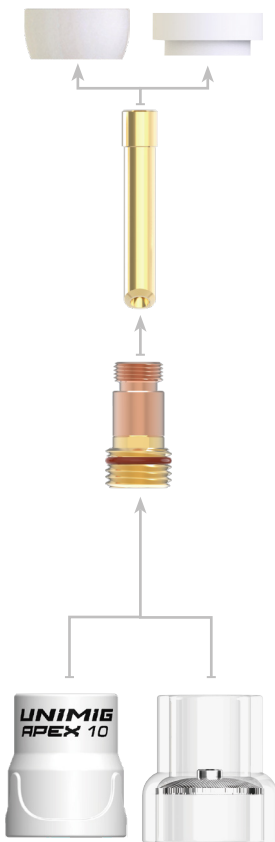

APEX

Insulator

USTB80300236	INSULATOR QUARTZ SUIT 17/18/26 QTY 2
P18CG	INSULATOR CERAMIC SUIT 17/18/26 QTY 2

Wedge Collet

U11166	WEDGE COLLET SUIT 17/18/26 1.6MM QTY 2
U11167	WEDGE COLLET SUIT 17/18/26 2.4MM QTY 2
U11168	WEDGE COLLET SUIT 17/18/26 3.2MM QTY 2

Stubby Gas Lens

U11187	GAS LENS BODY STUBBY WITH O RING SUIT 17/18/26 1.6MM QTY 2
U11188	GAS LENS BODY STUBBY WITH O RING SUIT 17/18/26 2.4MM QTY 2
U11189	GAS LENS BODY STUBBY WITH O RING SUIT 17/18/26 3.2MM QTY 2
U42029	SILICONE RUBBER O-RING SUIT APEX QTY 5

Ceramic Cup

U42020	CERAMIC CUP APEX10 SUIT 9/17/18/20/26 SIZE 10 QTY 1
U42021	CERAMIC CUP APEX12 SUIT 9/17/18/20/26 SIZE 12 QTY 1
U42022	CERAMIC CUP APEX14 SUIT 9/17/18/20/26 SIZE 14 QTY 1
U42023	CERAMIC CUP APEX19 SUIT 9/17/18/20/26 SIZE 19 QTY 1
U11017	FILTER SCREEN KIT APEX10 1.6MM, 2.4MM, 3.2MM QTY 1
U11018	FILTER SCREEN KIT APEX12 1.6MM, 2.4MM, 3.2MM QTY 1
U11019	FILTER SCREEN KIT APEX14 1.6MM, 2.4MM, 3.2MM QTY 1
U11020	FILTER SCREEN KIT APEX19 1.6MM, 2.4MM, 3.2MM QTY 1

Quartz Cup

U42024	QUARTZ CUP APEX12 SUIT 9/17/18/20/26 SIZE 12 QTY 1
U42025	QUARTZ CUP APEX19 SUIT 9/17/18/20/26 SIZE 19 QTY 1