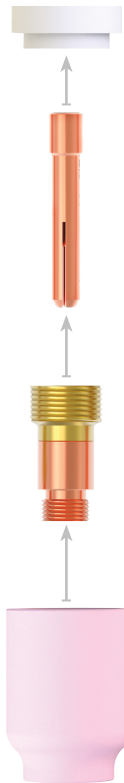

Stubby Gas Lens

Insulator

USTB80300236	STUBBY GAS LENS INSULATOR SUIT 17/18/26 QTY 2

Collet

PSTB13N21	GAS LENS COLLET STUBBY SUIT 17/18/26 1.0MM QTY 2
PSTB13N22	GAS LENS COLLET STUBBY SUIT 17/18/26 1.6MM QTY 2
PSTB13N23	GAS LENS COLLET STUBBY SUIT 17/18/26 2.4MM QTY 2

Collet Body

PSTB45V43	GAS LENS BODY STUBBY SUIT 17/18/26 1.6MM QTY 2
PSTB45V44	GAS LENS BODY STUBBY SUIT 17/18/26 2.4MM QTY 2
PSTB45V45	GAS LENS BODY STUBBY SUIT 17/18/26 3.2MM QTY 2

Ceramic Cup

P53N58	GAS LENS CERAMIC CUP SUIT 9/17/18/20/26 SIZE 4 QTY 2
P53N59	GAS LENS CERAMIC CUP SUIT 9/17/18/20/26 SIZE 5 QTY 2
P53N60	GAS LENS CERAMIC CUP SUIT 9/17/18/20/26 SIZE 6 QTY 2
P53N61	GAS LENS CERAMIC CUP SUIT 9/17/18/20/26 SIZE 7 QTY 2
P53N61S	GAS LENS CERAMIC CUP SUIT 9/17/18/20/26 SIZE 8 QTY 2