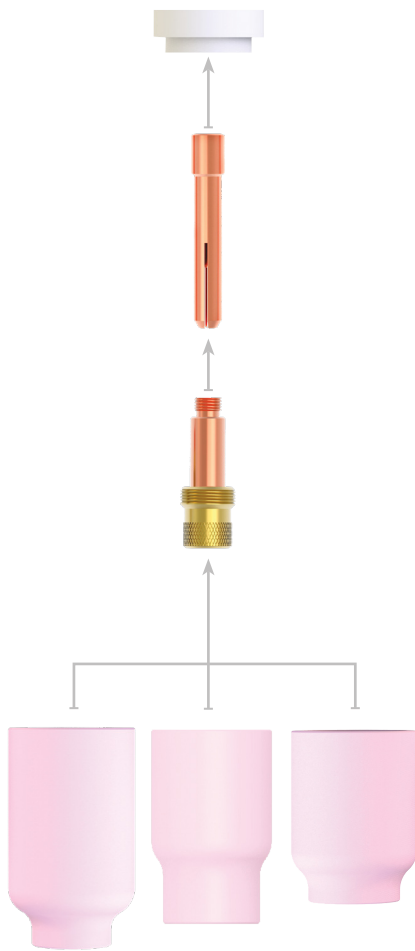

# 17V TIG Torch

Length	10/25 Dinse 4m	10/25 Dinse 8m	35/50 Dinse 4m	35/50 Dinse 8m
SKU	17V-4MCP25	17V-8MCP25	17V-4MCP50	17V-8MCP50

1	WP17V	TORCH HEAD VALVE SUIT 17V
1	WP17VF	TORCH HEAD FLEXIBLE VALVE SUIT 17V
2	P57Y02	LONG BACK CAP SUIT 17/18/26 QTY 2
3	P57Y03	MEDIUM BACK CAP SUIT 17/18/26 QTY 2
4	P57Y04	SHORT BACK CAP SUIT 17/18/26 QTY 2
5	UERH100	SMALL ERGO TIG HANDLE
6	UERO100-40	SHEATH X 12.5FT INC LEATHER COVER
7	ML3550H-M	"SURELOK" HOUSING SMALL
8	USL57Y01AR	POWER CABLE X 12.5FT SURELOK
8	USL57Y03AR	POWER CABLE X 25FT SURELOK

### Collet

<b>P10N22</b>	COLLET SUIT 17/18/26 1.0MM QTY 2
<b>P10N23</b>	COLLET SUIT 17/18/26 1.6MM QTY 2
<b>P10N24</b>	COLLET SUIT 17/18/26 2.4MM QTY 2
<b>P10N25</b>	COLLET SUIT 17/18/26 3.2MM QTY 2

### Collet Body

<b>P10N30</b>	COLLET BODY SUIT 17/18/26 1.0MM QTY 2
<b>P10N31</b>	COLLET BODY SUIT 17/18/26 1.6MM QTY 2
<b>P10N32</b>	COLLET BODY SUIT 17/18/26 2.4MM QTY 2
<b>P10N28</b>	COLLET BODY SUIT 17/18/26 3.2MM QTY 2

## Gas Lens