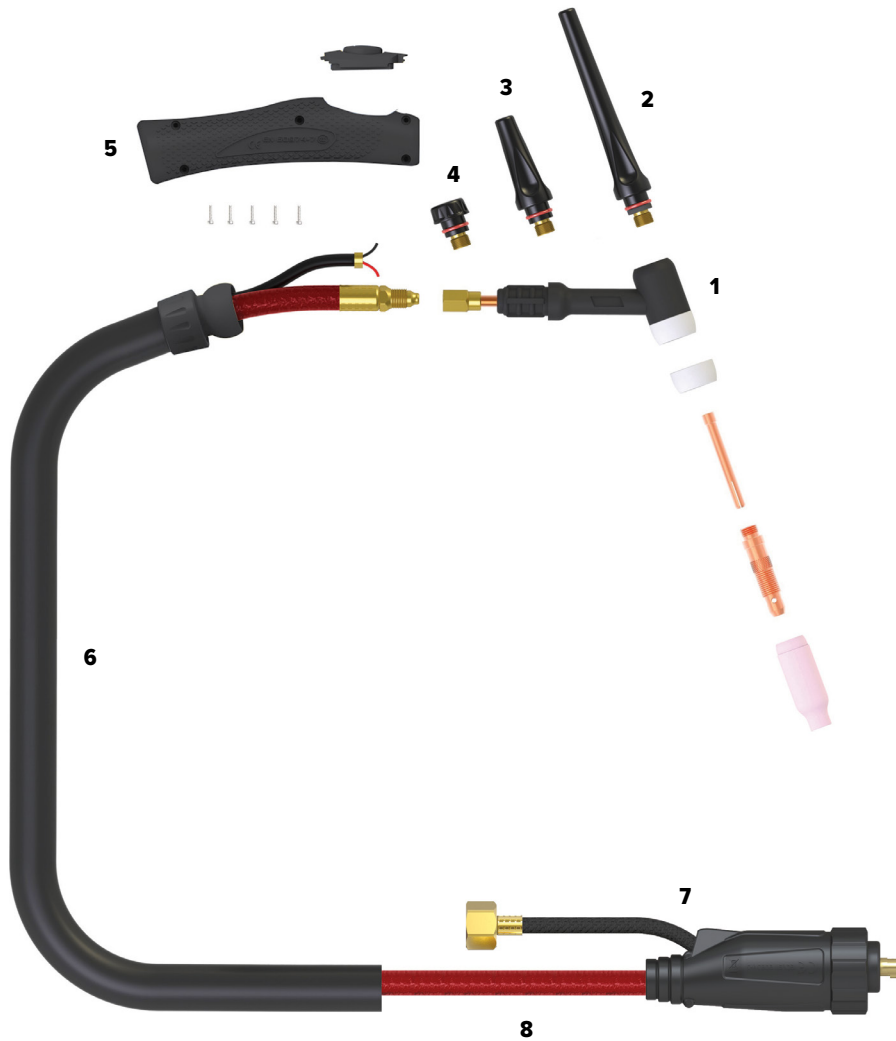

# 17V TIG Torch

Length	10/25 Dinse 4m	10/25 Dinse 8m	35/50 Dinse 4m	35/50 Dinse 8m
SKU	17V-4MCP25	17V-8MCP25	17V-4MCP50	17V-8MCP50

1	WP17V	TORCH HEAD VALVE SUIT 17V
1	WP17VF	TORCH HEAD FLEXIBLE VALVE SUIT 17V
2	P57Y02	LONG BACK CAP SUIT 17/18/26 QTY 2
3	P57Y03	MEDIUM BACK CAP SUIT 17/18/26 QTY 2
4	P57Y04	SHORT BACK CAP SUIT 17/18/26 QTY 2
5	UERH100	SMALL ERGO TIG HANDLE
6	UERO100-40	SHEATH X 12.5FT INC LEATHER COVER
7	ML3550H-M	"SURELOK" HOUSING SMALL
8	USL57Y01AR	POWER CABLE X 12.5FT SURELOK
8	USL57Y03AR	POWER CABLE X 25FT SURELOK

COOLING METHOD	Air-Cooled
DUTY CYCLE - DC	35% @ 150A
DUTY CYCLE - AC	35% @ 105A
DINSE SIZE	35/50
ELECTRODE SIZE	1.0-3.2mm
STANDARD	EN60974-7