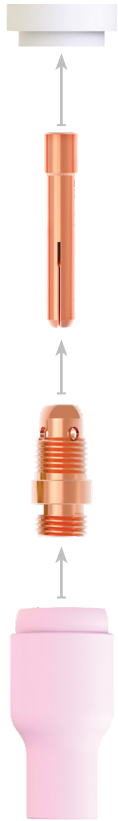

Stubby

Insulator

USTB80300236	STUBBY GAS LENS INSULATOR SUIT 17/18/26 QTY 2

Collet

P10N22S	COLLET STUBBY SUIT 17/18/26 1.0MM QTY 2
P10N23S	COLLET STUBBY SUIT 17/18/26 1.6MM QTY 2
P10N24S	COLLET STUBBY SUIT 17/18/26 2.4MM QTY 2
P10N25S	COLLET STUBBY SUIT 17/18/26 3.2MM QTY 2

Collet Body

P17CB20	COLLET BODY STUBBY SUIT 17/18/26 QTY 2

Ceramic Cup

P13N08	CERAMIC CUP SUIT 9/20 SIZE 4 QTY 2
P13N09	CERAMIC CUP SUIT 9/20 SIZE 5 QTY 2
P13N10	CERAMIC CUP SUIT 9/20 SIZE 6 QTY 2
P13N11	CERAMIC CUP SUIT 9/20 SIZE 7 QTY 2
P13N12	CERAMIC CUP SUIT 9/20 SIZE 8 QTY 2
P13N13	CERAMIC CUP SUIT 9/20 SIZE 10 QTY 2